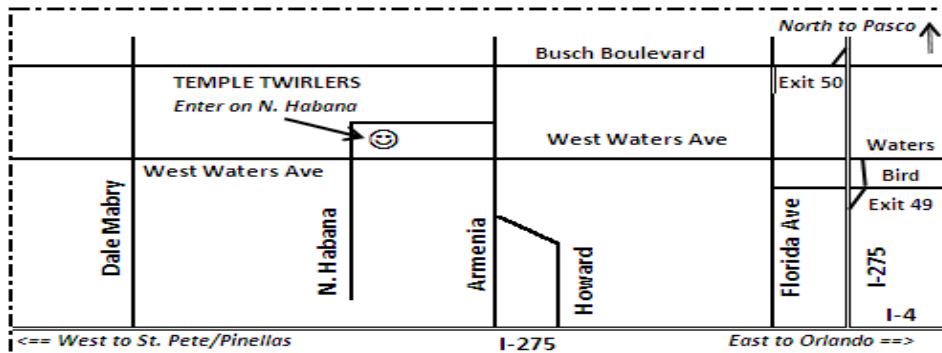

Square Dance Attire Optional but Welcomed!

Water and Hand Sanitizer Provided.

Snacks Usually Available - Feel Free to Bring Some To Contribute.

!! Round Dance Lesson at 6:30PM when Sandy Sturgis is Cueing !!

Map is not drawn to scale